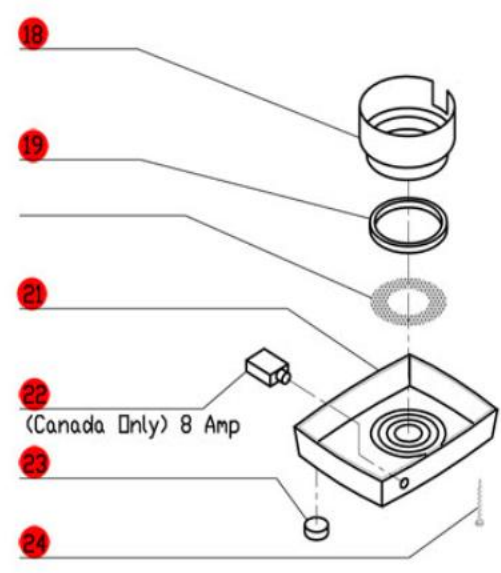

R100 Plus

1-Speed, 120 Volt, 1 Phase, 60Hz., 3/4 HP
1725 RPM, 7 Amps

**Click on Red Dot
OR
Call us for help
800-465-6060**

ACCESSORIES