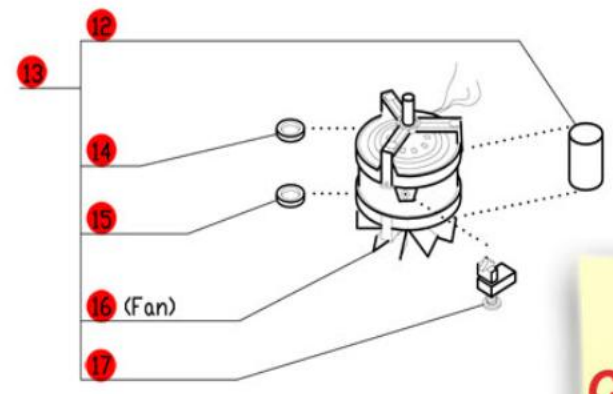

R100 Plus

1-Speed, 120 Volt, 1 Phase, 60Hz., 3/4 HP
1725 RPM, 7 Amps

**Click on Red Dot
OR
Call us for help
800-465-6060**

ACCESSORIES