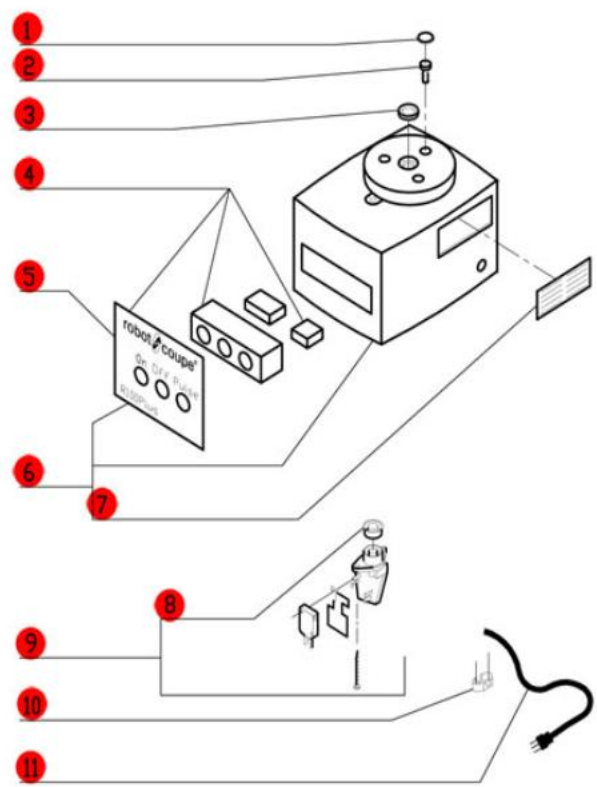

R100 Plus

1-Speed, 120 Volt, 1 Phase, 60Hz., 3/4 HP
1725 RPM, 7 Amps

**Click on Red Dot
OR
Call us for help
800-465-6060**

ACCESSORIES