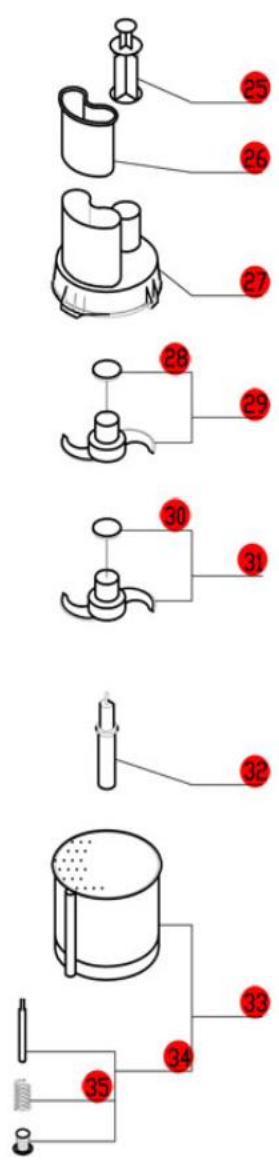

R100 Plus

1-Speed, 120 Volt, 1 Phase, 60Hz., 3/4 HP
1725 RPM, 7 Amps

**Click on Red Dot
OR
Call us for help
800-465-6060**

ACCESSORIES